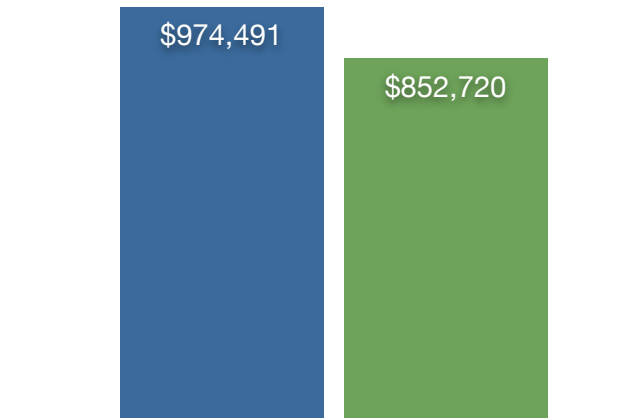

Average Close Price

■ 2007 ■ 2008

Gary H. Ditto
Long & Foster Realtors
4650 East West Highway
Bethesda, MD 20814
Email: gd@garyditto.com
Web: www.garyditto.com
Office: 301-215-6834
Bethesda Gateway Office: 301-907-7600

Sales Data:

Single Family Homes Sold between January 1 thru December 31st for both 2007 & 2008.
Information pulled from the Metropolitan Regional Information System, Inc.